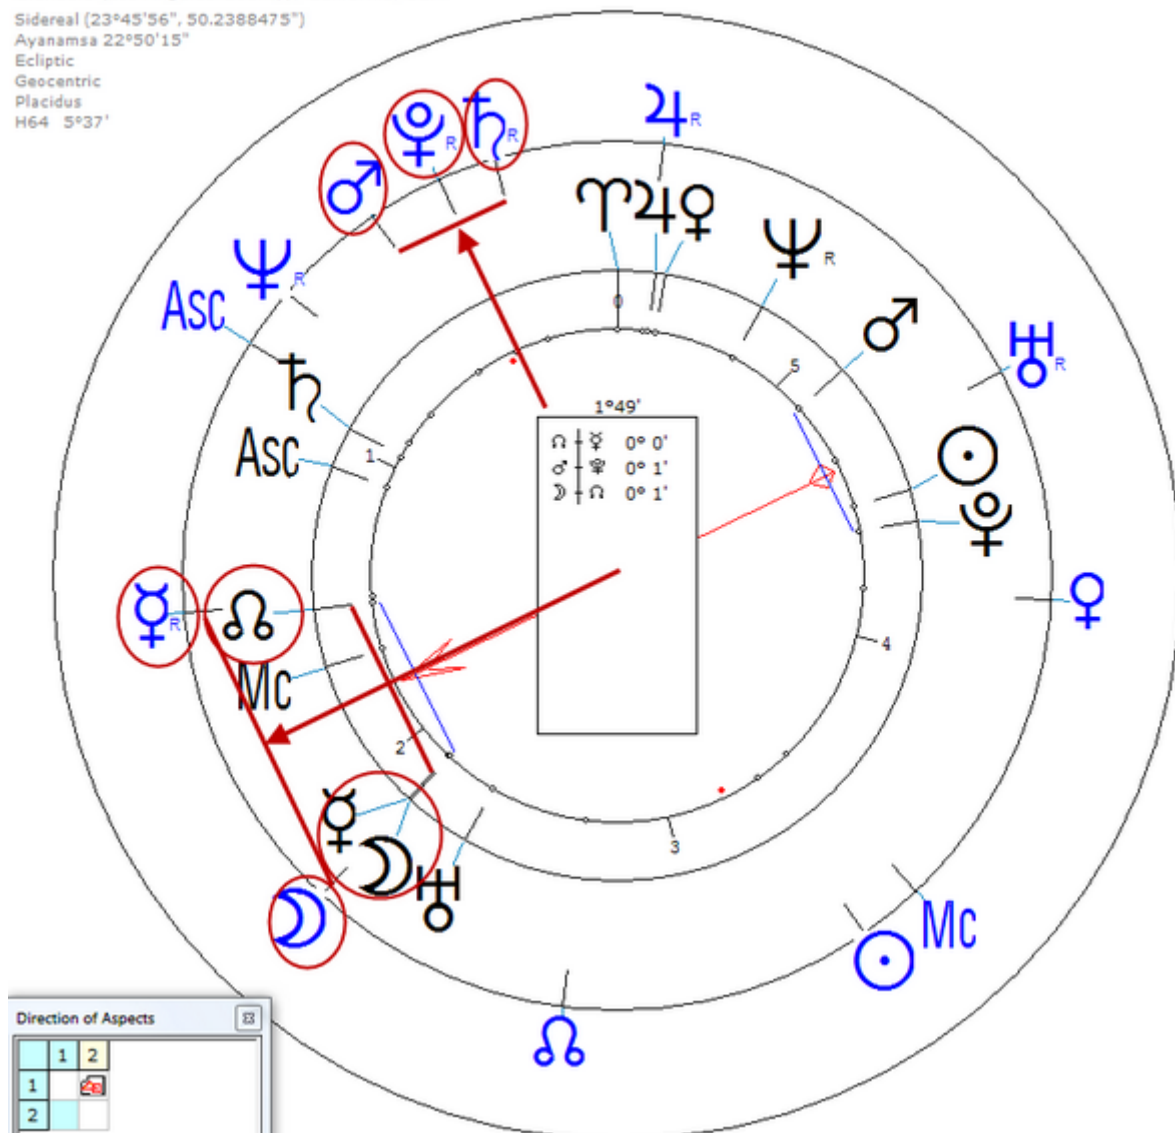

Gonzales, Jose Luis

16 May 1933 at 11:15 (= 11:15 AM)Glendale CA, USA, 34n09, 118w15
American drug abuser.

<https://www.astro.com/astro-databank/Gonzales,_Jose_Luis>

Death by Suicide April 1979 (Suicide, age 45)

Lunar Return (Harmonic 64)

Lunar $\text{♁}/\text{♃} = \text{Lunar } \text{♃}/\text{♁} = \text{♃}_n/\text{♁}_n = \text{♁}_n/\text{♃}_n$

Gonzales, Jose Luis

16 May 1933 Tue 11:15 (GMT-8) 34n09 118w15
Glendale (Los Angeles County), California, USA

Sidereal (23°45'56", 50.2388475")

Ayanamsa 22°50'15"

Ecliptic

Geocentric

Placidus

H64 5°37'